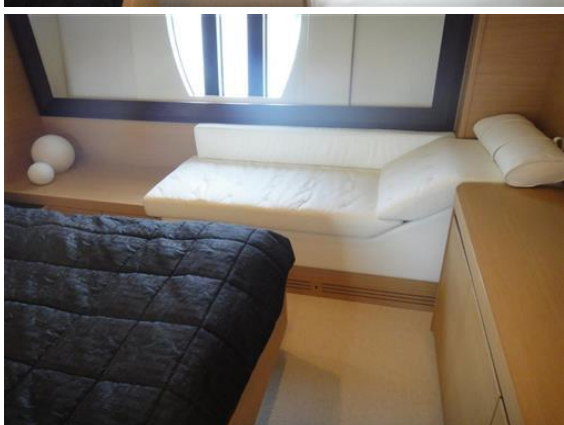

CARRSWOOD YACHTS