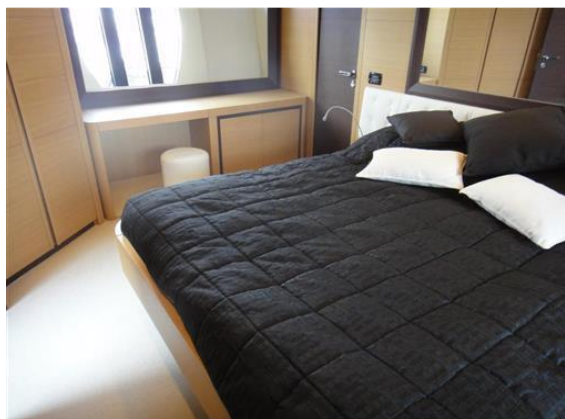

CARRSWOOD

YACHTS