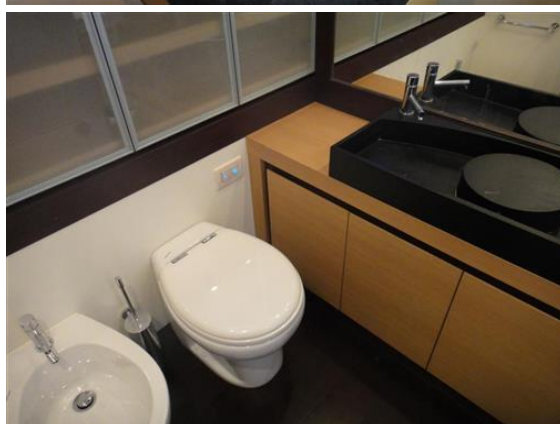

CARRSWOOD YACHTS