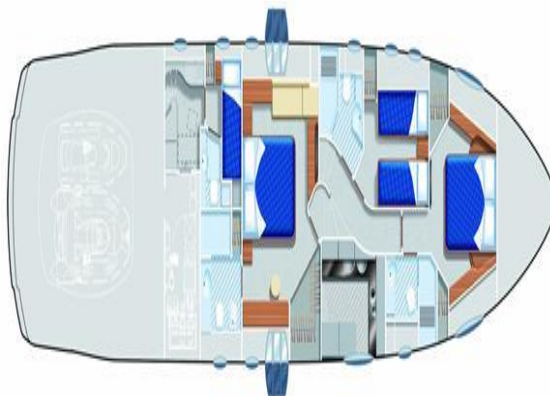

CARRSWOOD YACHTS