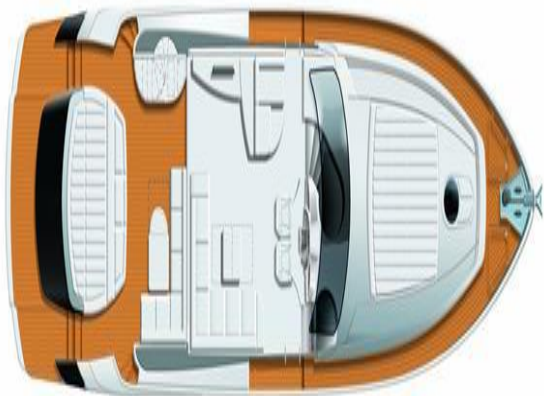

CARRSWOOD YACHTS