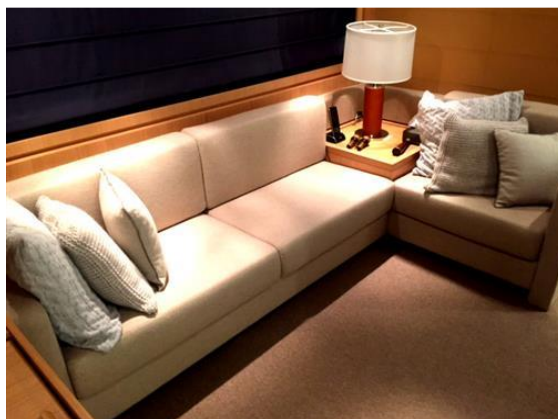

CARRSWOOD
YACHTS