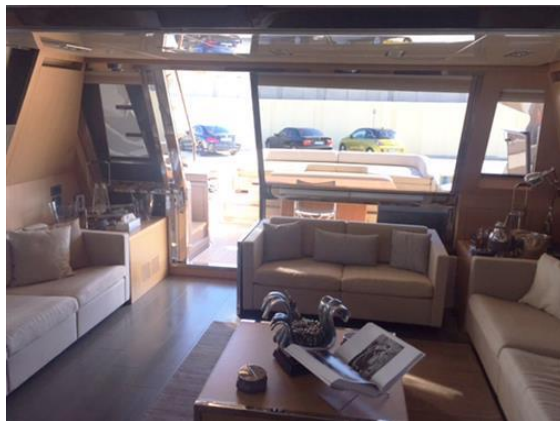

CARRSWOOD YACHTS