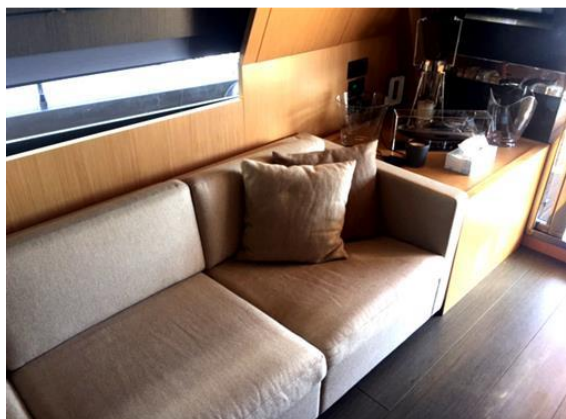

CARRSWOOD YACHTS