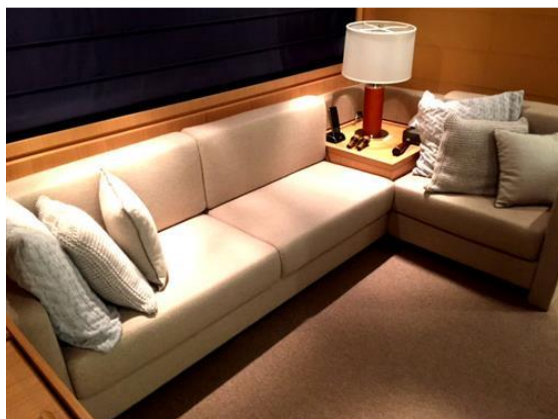

CARRSWOOD YACHTS